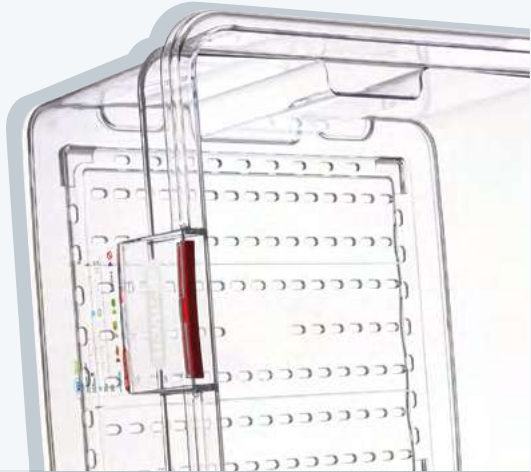

araven

FOOD SAFETY INNOVATION

2021

www.araven.com

f t in y w