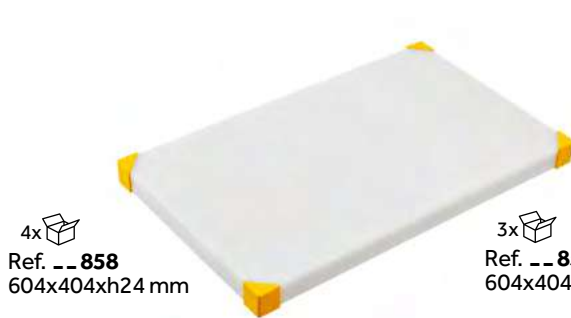

- Ref. ○ Ref. 00----
- Ref. 22----
- Ref. 03----
- Ref. 05----
- Ref. 07--
- Ref. 32----
- Ref. 60----